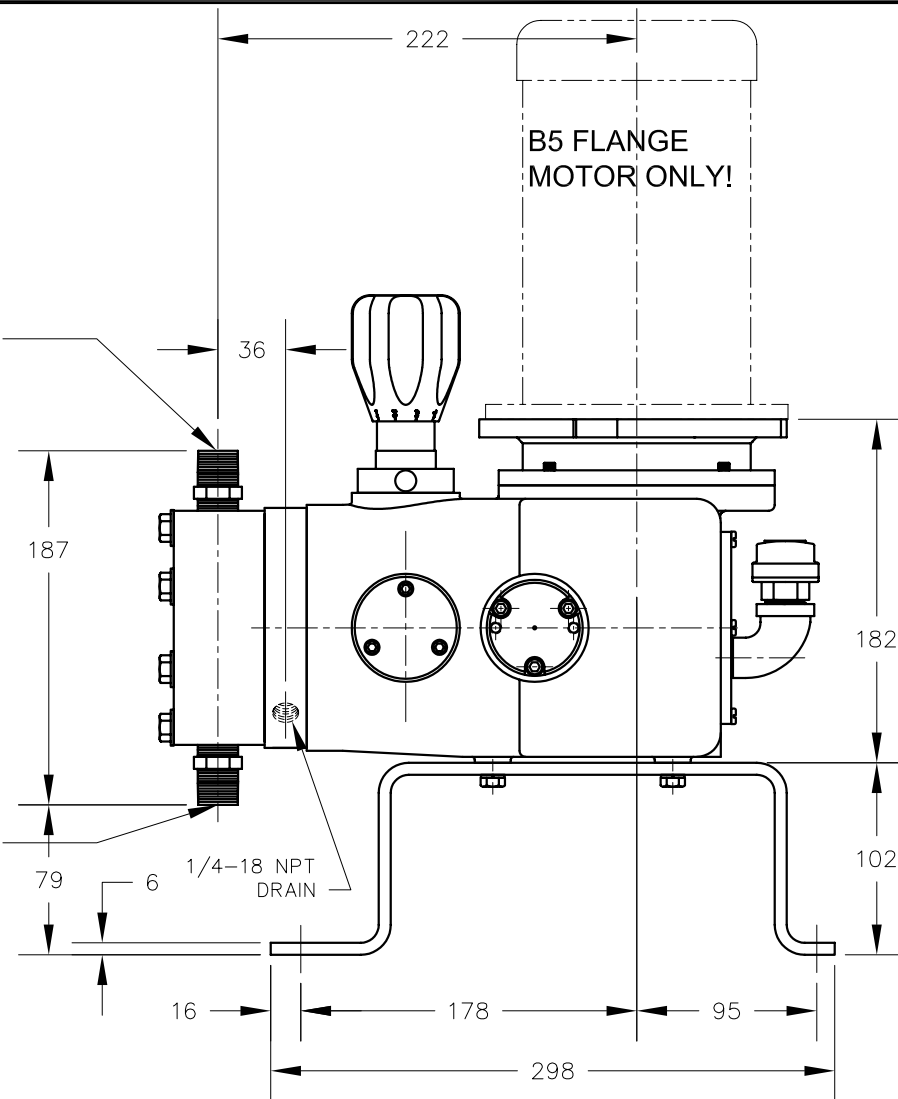

DISCHARGE
1/2-14 BSPT

SUCTION
1/2-14 BSPT

PUMP DATA

MODEL NO.:

MAX. WORKING PRESS.: BAR

CAPACITY: (L.P.H.)

WETTED MATL'S.: HEAD: VALVES: CHECKS:

DIAPHRAGM: TFE PVC PVC CERAMIC

O'RING: VITON KYNAR KYNAR CERAMIC

MOTOR DATA

H.P.:

R.P.M.:

PHASE:

VOLTS:

FREQUENCY:

ENCLOSURE:

SPECIAL NOTES:

www.neptune1.com

Neptune CHEMICAL PUMP CO.
A DOVER COMPANY LANSDALE, PA 19446

SERIES 7000 "dia" PUMP, PLASTIC HD.

MOUNTED ON RISER BASE, WITH FALP-D71

DATE 10/23/08 DWG. NO. 7000-N5-METRIC